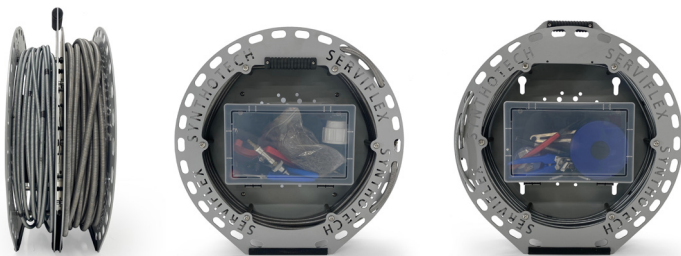

- Quickly and easily reline 1" metallic services with ServiFlex®.
- Insertion length of up to 12 meters (network dependant).
- Can navigate up to 2 short radius bends.
- Significantly reduce excavations.
- Reduces customer face-to-face working.

- Compatible with the Synthotech's ServiceCam asset inspection
- Developed with new Radius PE garden fitting.
- Can also be used with existing garden fitting and serviflex pipe.

£900 +VAT Price breaks available on multiple purchases