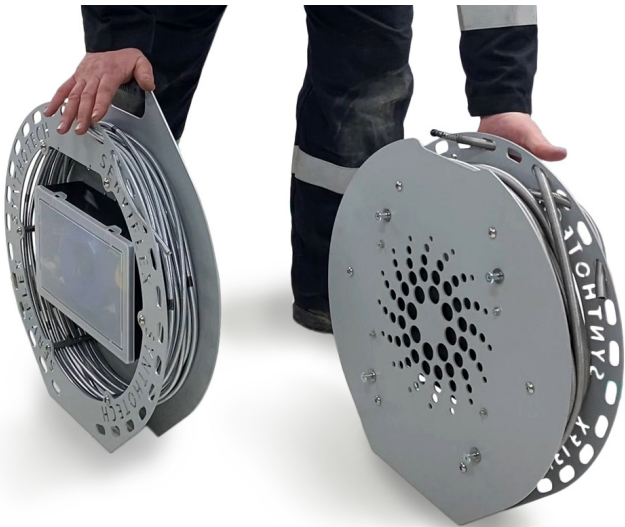

- Quickly and easily reline 1" metallic services with ServiFlex®.
- Insertion length of up to 12 meters (network dependant).
- Can navigate up to 2 short radius bends.
- Significantly reduce excavations.
- Reduces customer face-to-face working.

- Compatible with the Synthotech's ServiceCam asset inspection
- Developed with new Radius PE garden fitting.
- Can also be used with existing garden fitting and serviflex pipe.

£900 +VAT Price breaks available on multiple purchases