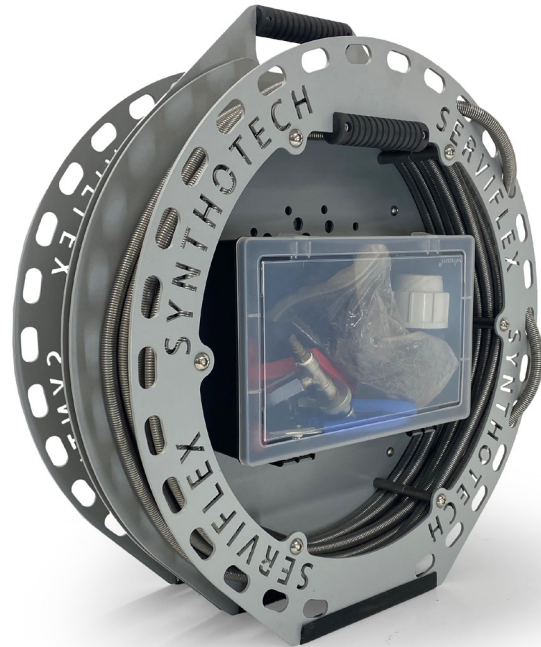

- Quickly and easily reline 1" metallic services with ServiFlex®.
- Insertion length of up to 12 meters (network dependant).
- Can navigate up to 2 short radius bends.
- Significantly reduce excavations.
- Reduces customer face-to-face working.

- Compatible with the Synthotech's ServiceCam asset inspection
- Developed with new Radius PE garden fitting.
- Can also be used with existing garden fitting and serviflex pipe.

£900 +VAT Price breaks available on multiple purchases