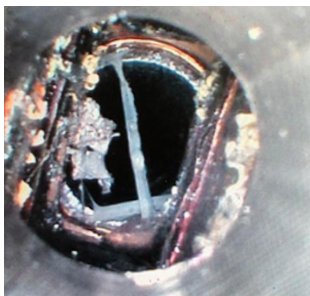

SERVICECAM PRO

A live gas CCTV system for surveying PE, ServiFlex® and Metallic Services

- Fast diagnosis of poor pressure problems due to obstructions, water ingress or incorrect installation of services.
- For use in 17.5mm - 32mm PE and Serviflex® and metallic ¾" to 2" services with live gas pressure of up to 4bar.
- Entry system through ECV allows for 'live' inspection of up to 20m of pipe.
- Features a new tighter spring and the recently developed ServiGuides that help the system navigate around up to three bends in metallic service pipes.
- New lock and reel function on the frame makes deployment, use and tidying up simpler and quicker.
- Now includes meterage to help to pinpoint the exact location of issues.

New enclosed cable reel

- Obtain instant in-pipe information
- No interruption to customer supplies
- Improve customer satisfaction
- Reduction in environmental impact
- Compact design for easy storage
- On display accurate meterage

- High quality 9.5mm camera, featuring the latest LED lighting technology for improved vision.
- System includes the handheld Synthotech Display Unit (SDU), which is rechargeable from mains or 12v in-car.
- Battery designed to last 5 hours continued use from full charge.