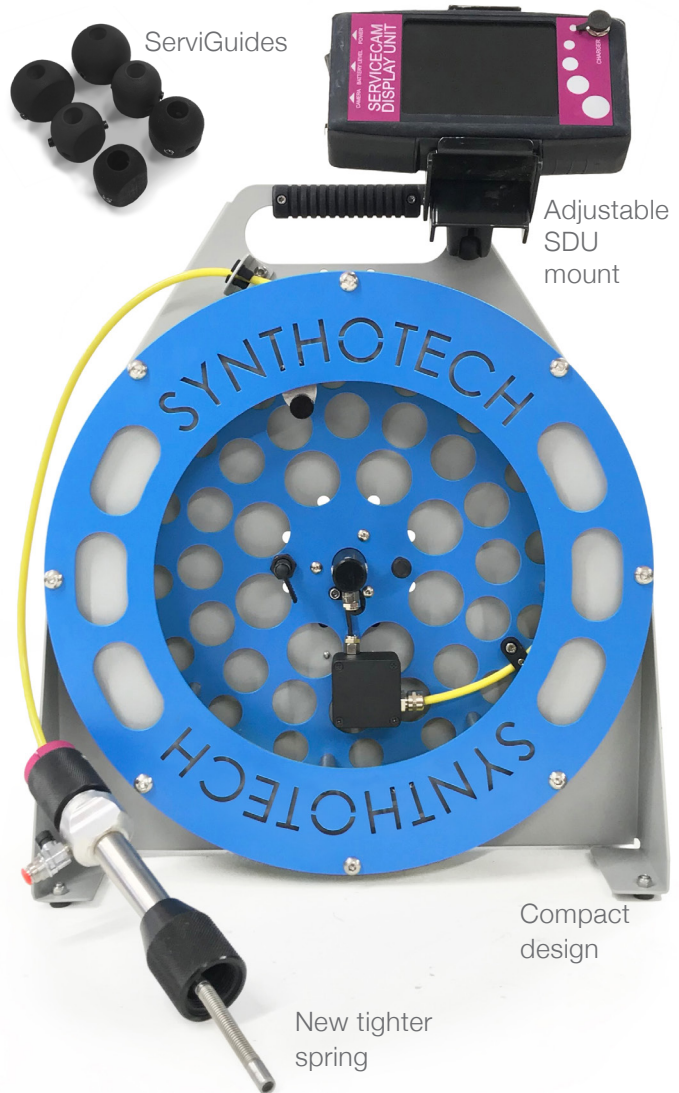

SERVICECAM PRO

A live gas CCTV system for surveying PE, ServiFlex® and Metallic Services

- Fast diagnosis of poor pressure problems due to obstructions, water ingress or incorrect installation of services.
- For use in 17.5mm - 32mm PE and Serviflex® and metallic ¾" to 2" services with live gas pressure of up to 4bar.
- Entry system through ECV allows for 'live' inspection of up to 20m of pipe.
- Features a new tighter spring and the recently developed ServiGuides that help the system navigate around up to three bends in metallic service pipes.
- New lock and reel function on the frame makes deployment, use and tidying up simpler and quicker.
- Now includes meterage to help to pinpoint the exact location of issues.

New enclosed cable reel

- Obtain instant in-pipe information
- No interruption to customer supplies
- Improve customer satisfaction
- Reduction in environmental impact
- Compact design for easy storage
- On display accurate meterage

- High quality 9.5mm camera, featuring the latest LED lighting technology for improved vision.
- System includes the handheld Synthotech Display Unit (SDU), which is rechargeable from mains or 12v in-car.
- Battery designed to last 5 hours continued use from full charge.