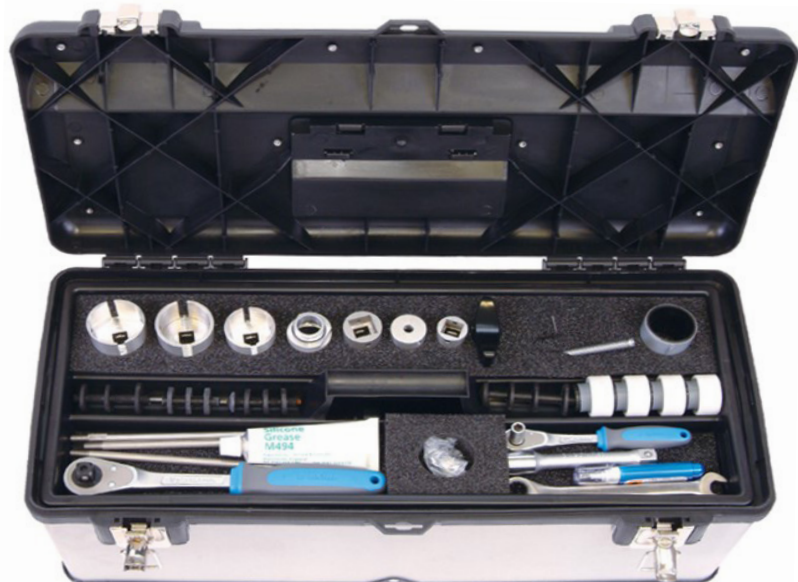

- Can be used to replace a wide range of cap and plug types including hexagonal, webbed and cylindrical.
- Choice of adaptors allow for use on a range of pipe sizes and Emergency Control Valve (ECV) types including 90° semi-concealed meter valves.
- For use on on 1/2", 3/4" & 1" metallic pipes.
- There are two methods : CaPEX™ Tool can be used for live gas exchanges of up to 75mbarg. CaPEX™ Bag system can be used for pressures up to 50mbarg.
- Single person operation specifically designed for restricted locations.

- Safe, effective method of removing various types of caps and plugs.
- Prevents multiple occupancy buildings being cut off gas, and the associated costs of purge and relights.
- No need to isolate riser systems.
- Prevents riser re-testing.
- Fully tested and approved system.

- Attachments available for use on copper risers and lateral systems.
- Can be used on pipe systems with bends.
- Fully integrated with M-CEX™ kit for controlled ECV fitment.
- Can also be used to determine if a gas pipe is 'live' or 'dead'.
- Full training packages and operational support available from our Technical Support Team.