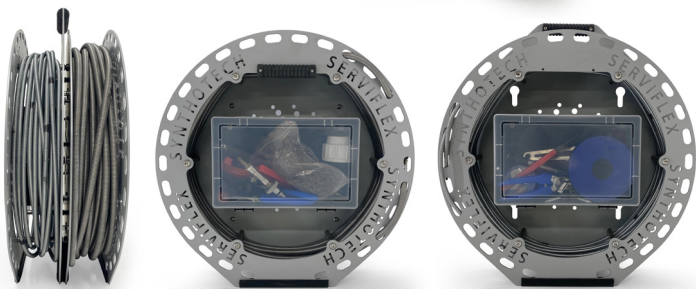

- Quickly and easily reline 1" metallic services with ServiFlex®.
- Insertion length of up to 12 meters (network dependant).
- Can navigate up to 2 short radius bends.
- Significantly reduce excavations.
- Reduces customer face-to-face working.

- Compatible with the Synthotech's ServiceCAM asset inspection
- Developed with new Radius PE garden fitting.
- Can also be used with existing garden fitting and serviflex pipe.

£900 +VAT Price breaks available on multiple purchases