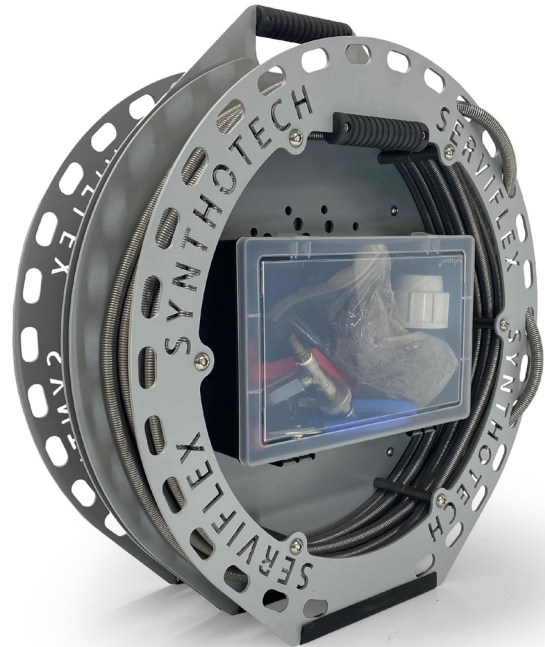

- Quickly and easily reline 1" metallic services with ServiFlex®.
- Insertion length of up to 12 meters (network dependant).
- Can navigate up to 2 short radius bends.
- Significantly reduce excavations.
- Reduces customer face-to-face working.

- Compatible with the Synthotech's ServiceCAM asset inspection
- Developed with new Radius PE garden fitting.
- Can also be used with existing garden fitting and serviflex pipe.

£900 +VAT Price breaks available on multiple purchases