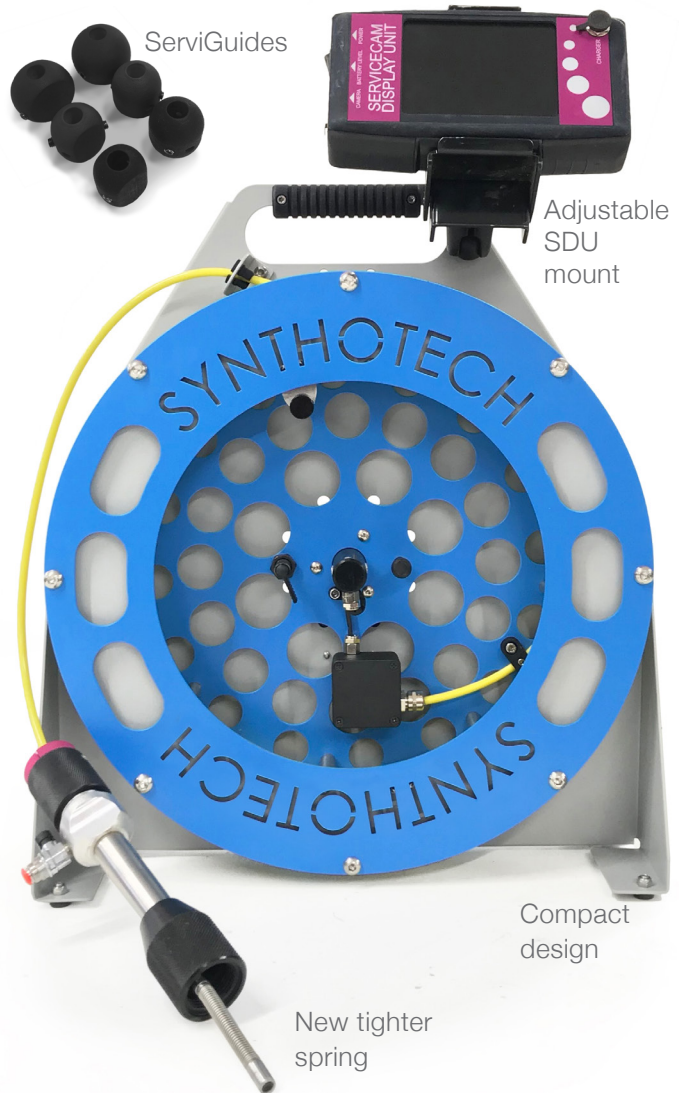

SERVICECAM PRO

A live gas CCTV system for surveying PE, ServiFlex® and Metallic Services

- Fast diagnosis of poor pressure problems due to obstructions, water ingress or incorrect installation of services.
- For use in 17.5mm - 32mm PE and Serviflex® and metallic ¾" to 2" services with live gas pressure of up to 4bar.
- Entry system through ECV allows for 'live' inspection of up to 20m of pipe.
- Features a new tighter spring and the recently developed ServiGuides that help the system navigate around up to three bends in metallic service pipes.
- New lock and reel function on the frame makes deployment, use and tidying up simpler and quicker.
- Now includes meterage to help to pinpoint the exact location of issues.

New enclosed cable reel

- Obtain instant in-pipe information
- No interruption to customer supplies
- Improve customer satisfaction
- Reduction in environmental impact
- Compact design for easy storage
- On display accurate meterage

- High quality 9.5mm camera, featuring the latest LED lighting technology for improved vision.
- System includes the handheld Synthotech Display Unit (SDU), which is rechargeable from mains or 12v in-car.
- Battery designed to last 5 hours continued use from full charge.