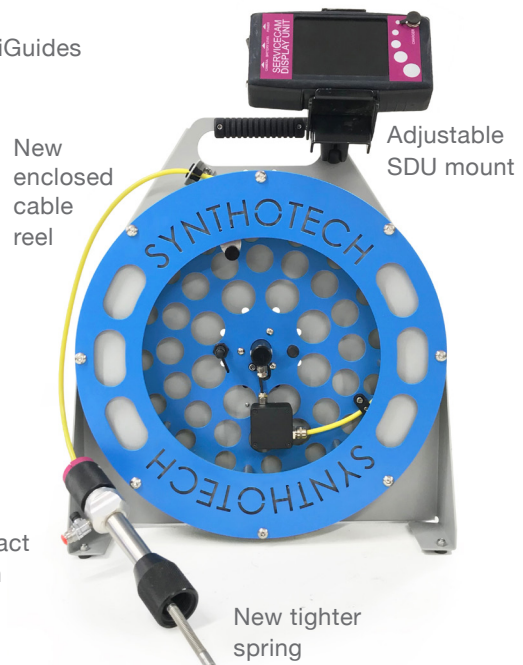

# SERVICECAM RANGE

A range of live gas CCTV system for surveying PE, ServiFlex® and Metallic Services

- Instant in-pipe information for surveying up to 20m.
- Fast diagnosis of poor pressure problems.
- Entry via ECV allows for live gas inspection.
- For use on 17.5mm-32mm or 3/4"-1" services up to 75MBARG.

## SERVICECAM PE+M

- Contains the NEW ServiGuides. After a recent customer survey we found that customers wanted to be able to survey further in metallic service pipes. Therefore we have designed ServiGuides which will allow the user to navigate around up to 3 bends in metallic service pipes.
- This system also features a new tighter spring which, combined with the ServiGuides will push even further.

## SERVICECAM PRO

- Features a new tighter spring.
- Contains the new ServiGuides.
- Can navigate around up to 3 bends in metallic service pipes.
- The new enclosed reel with a lock and reel function on the frame makes deployment, use and tidying up simpler and quicker.
- The SDU now shows meterage to help to pinpoint the exact location of issues.
- New adjustable mount for the SDU makes it easier to see in tight spaces.
- A more compact design makes it easier to store and transport.

ServiGuides

Compact design

New enclosed cable reel

Adjustable SDU mount

New tighter spring