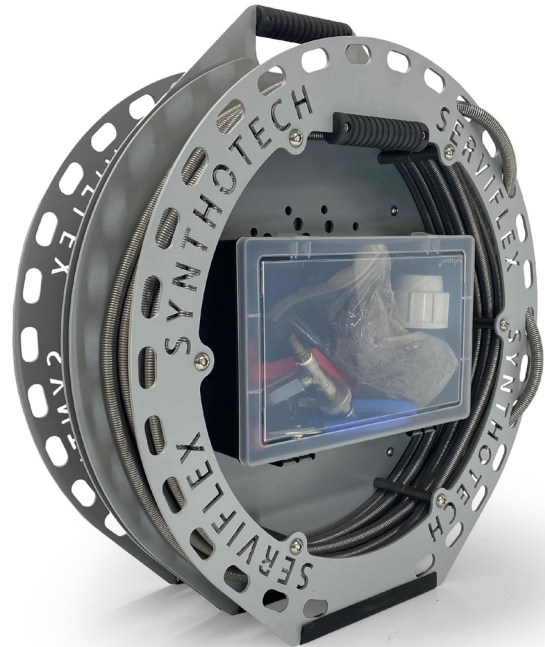

- Quickly and easily reline 1" metallic services with ServiFlex®.
- Insertion length of up to 12 meters (network dependant).
- Can navigate up to 2 short radius bends.
- Significantly reduce excavations.
- Reduces customer face-to-face working.

- Compatible with the Synthotech's ServiceCAM asset inspection
- Developed with new Radius PE garden fitting.
- Can also be used with existing garden fitting and serviflex pipe.

CONTACT OUR TEAM TODAY TO DISCUSS YOUR REQUIREMENTS
01423 816060 > info@synthotech.co.uk > www.synthotech.com