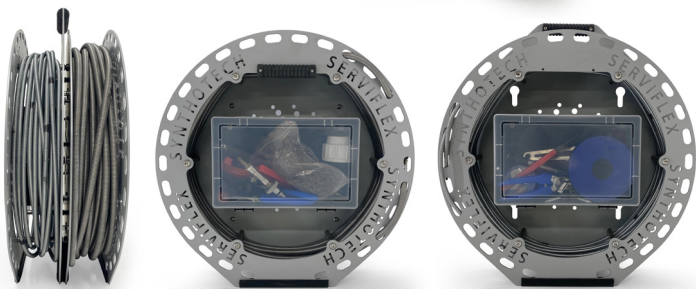

- Quickly and easily reline 1" metallic services with ServiFlex®.
- Insertion length of up to 12 meters (network dependant).
- Can navigate up to 2 short radius bends.
- Significantly reduce excavations.
- Reduces customer face-to-face working.

- Compatible with the Synthotech's ServiceCAM asset inspection
- Developed with new Radius PE garden fitting.
- Can also be used with existing garden fitting and serviflex pipe.

CONTACT OUR TEAM TODAY TO DISCUSS YOUR REQUIREMENTS
01423 816060 > info@synthotech.co.uk > www.synthotech.com